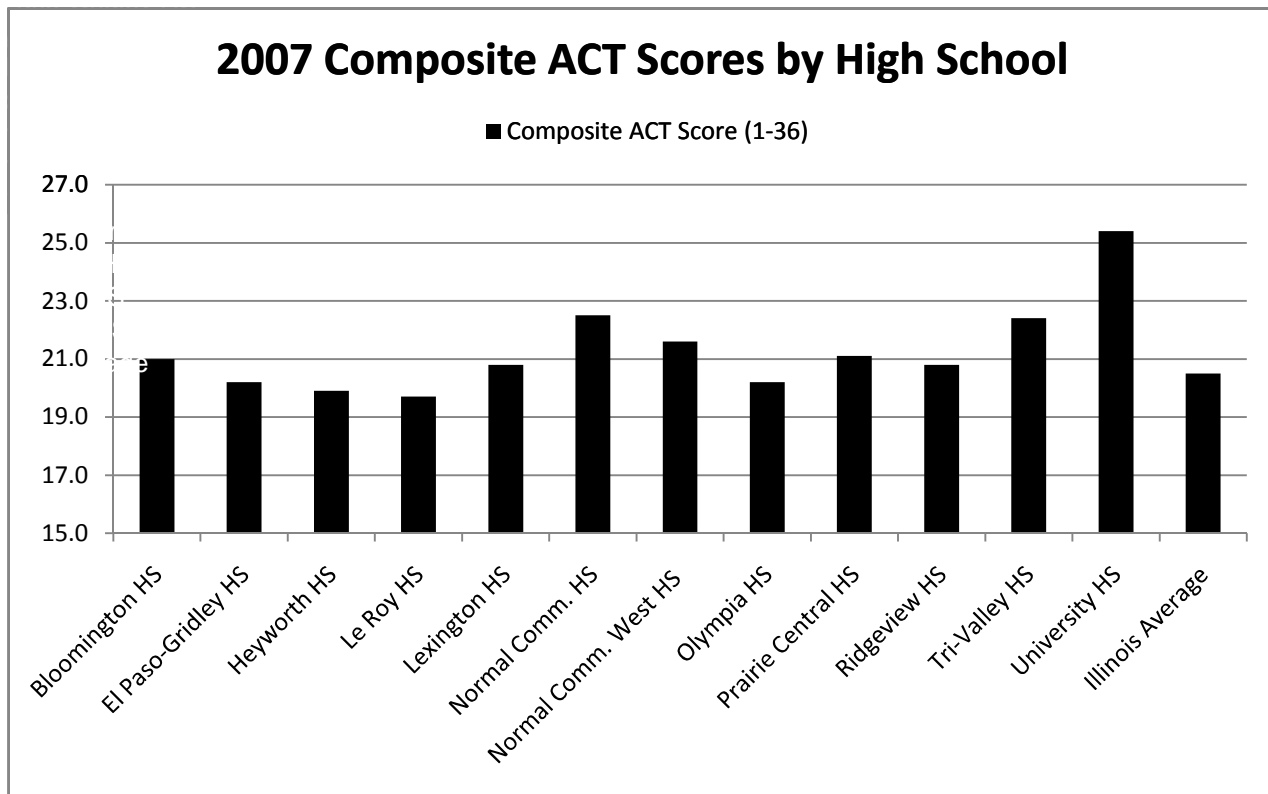

QUALITY OF LIFE 4

ACT Scores & Graduation Rates - McLean County, Illinois

School	Composite	English	Math	Reading	Science	Graduation Rate
Bloomington High School	21.0	20.3	21.2	21.0	21.0	89.2%
El Paso-Gridley High School	20.2	203.0	19.6	20.5	19.7	100.0%
Heyworth High School	19.9	19.6	18.9	20.8	19.8	100.0%
Le Roy High School	19.7	19.0	19.4	20.1	19.6	80.4%
Lexington High School	20.8	20.3	20.5	21.3	21.0	95.9%
Normal Community High School	22.5	21.9	22.7	22.4	22.3	78.6%
Normal Community West HS	21.6	20.8	22.0	21.6	21.7	86.1%
Olympia High School	20.2	19.4	20.6	19.9	20.4	93.6%
Prairie Central High School	21.1	21.1	20.9	21.2	20.8	87.8%
Ridgeview High School	20.8	21.0	21.0	20.2	20.3	96.6%
Tri-Valley High School	22.4	21.6	22.8	22.4	22.0	97.2%
University High School	25.4	25.0	26.0	25.0	25.0	100.0%
State of Illinois Average	20.5	20.1	20.6	20.4	20.3	86.5%

Source: 2007 Illinois School Report Cards

Note: ISU Laboratory School - information from 2007-2008 Annual Report